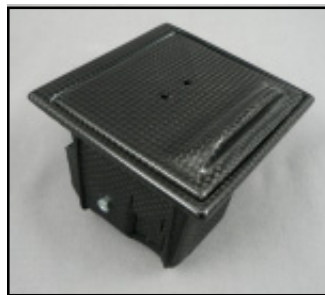

430 Razzo Rosso Carbon Fiber Price List

Effective June, 2009

Part number	Description	Price
RRF.100.04	ashtray unit, carbon fiber	912.00
RRF.100.05	ashtray lid only, carbon fiber	411.00
RRF.100.08	door sills, pair, carbon fiber	1,147.00
RRF.430.01	air boxes, pair, carbon fiber	2,059.00
RRF.430.02	shift paddles standard length, pair, carbon fiber	1,035.00
RRF.430.03	shift paddles Stradale length, pair, carbon fiber	1,035.00
RRF.430.06	manual shift base, carbon fiber	530.00
RRF.430.05	mirror switch panel (Bluetooth), carbon fiber	441.00
RRF.430.07	mirror switch panel (power plug), carbon fiber	441.00
RRF.100.15	interior mirror triangles, pair, carbon fiber	850.00
RRF.100.02	shift knob, 6-speed (rev. lower left), carbon fiber	411.00
RRF.000.10	carbon fiber detailing and care kit	20.00

949-722-9307 x801 voice, 949-722-9013 fax

www.carobu.com

tate@carobu.com

430 Razzo Rosso Price List

Effective June, 2009

Part number	Description	Price
RR430.01	brake and clutch pedals aluminum, non-skid	82.00
RR430.02	brake pedal (F1) aluminum, non-skid	82.00
RR430.03	accelerator pedal aluminum, smooth	45.00
RR430.04	driver's foot rest aluminum, non-skid	215.00
RR430.11	Shift paddles aluminum, pair	475.00
RR430.15	Shift paddles titanium, pair	1,055.00