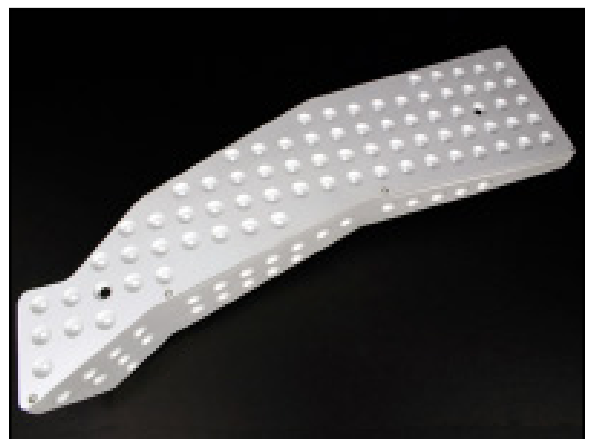

430 Razzo Rosso Carbon Fiber Price List

Effective June, 2009

Part number	Description	Price
RRF.100.04	ashtray unit, carbon fiber	912.00
RRF.100.05	ashtray lid only, carbon fiber	411.00
RRF.100.08	door sills, pair, carbon fiber	1,147.00
RRF.430.01	air boxes, pair, carbon fiber	2,059.00
RRF.430.02	shift paddles standard length, pair, carbon fiber	1,035.00
RRF.430.03	shift paddles Stradale length, pair, carbon fiber	1,035.00
RRF.430.06	manual shift base, carbon fiber	530.00
RRF.430.05	mirror switch panel (Bluetooth), carbon fiber	441.00
RRF.430.07	mirror switch panel (power plug), carbon fiber	441.00
RRF.100.15	interior mirror triangles, pair, carbon fiber	850.00
RRF.100.02	shift knob, 6-speed (rev. lower left), carbon fiber	411.00
RRF.000.10	carbon fiber detailing and care kit	20.00

949-722-9307 x801 voice, 949-722-9013 fax

www.carobu.com

tate@carobu.com

430 Razzo Rosso Price List

Effective June, 2009

Part number	Description	Price
RR430.01	brake and clutch pedals aluminum, non-skid	82.00
RR430.02	brake pedal (F1) aluminum, non-skid	82.00
RR430.03	accelerator pedal aluminum, smooth	45.00
RR430.04	driver's foot rest aluminum, non-skid	215.00
RR430.11	Shift paddles aluminum, pair	475.00
RR430.15	Shift paddles titanium, pair	1,055.00