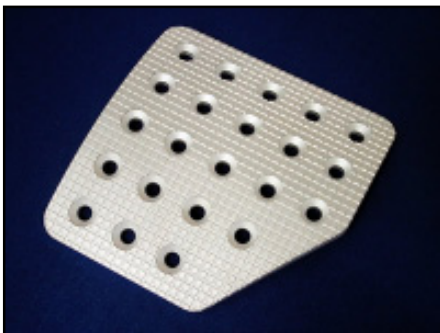

430 Razzo Rosso Carbon Fiber Price List

Effective June, 2009

Part number	Description	Price
RRF.100.04	ashtray unit, carbon fiber	912.00
RRF.100.05	ashtray lid only, carbon fiber	411.00
RRF.100.08	door sills, pair, carbon fiber	1,147.00
RRF.430.01	air boxes, pair, carbon fiber	2,059.00
RRF.430.02	shift paddles standard length, pair, carbon fiber	1,035.00
RRF.430.03	shift paddles Stradale length, pair, carbon fiber	1,035.00
RRF.430.06	manual shift base, carbon fiber	530.00
RRF.430.05	mirror switch panel (Bluetooth), carbon fiber	441.00
RRF.430.07	mirror switch panel (power plug), carbon fiber	441.00
RRF.100.15	interior mirror triangles, pair, carbon fiber	850.00
RRF.100.02	shift knob, 6-speed (rev. lower left), carbon fiber	411.00
RRF.000.10	carbon fiber detailing and care kit	20.00

949-722-9307 x801 voice, 949-722-9013 fax

www.carobu.com

tate@carobu.com

430 Razzo Rosso Price List

Effective June, 2009

Part number	Description	Price
RR430.01	brake and clutch pedals aluminum, non-skid	82.00
RR430.02	brake pedal (F1) aluminum, non-skid	82.00
RR430.03	accelerator pedal aluminum, smooth	45.00
RR430.04	driver's foot rest aluminum, non-skid	215.00
RR430.11	Shift paddles aluminum, pair	475.00
RR430.15	Shift paddles titanium, pair	1,055.00